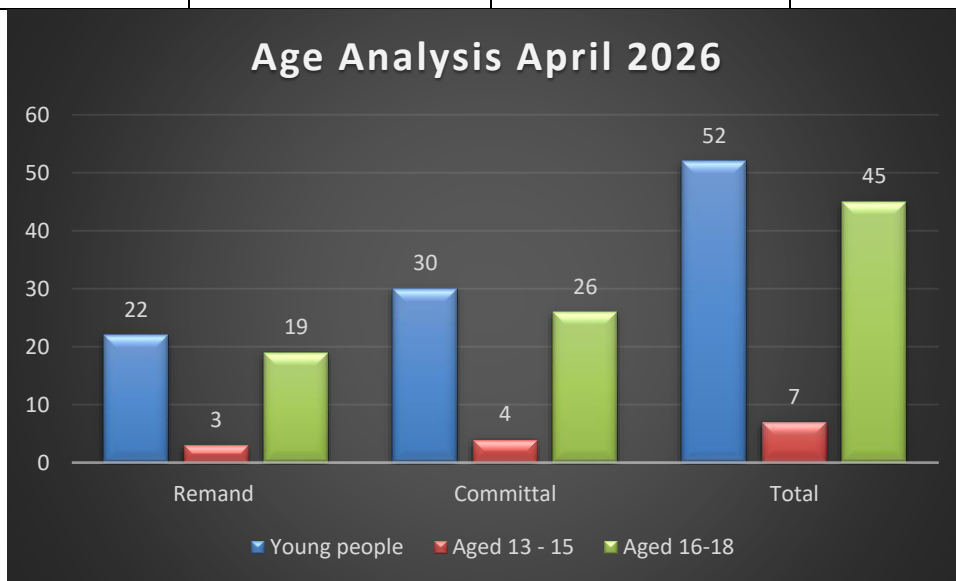

Statistical Breakdown of Young People on Campus April 2026

Type of Order	Young People*	Age 13-15	Age 16-18
Remand	22	3	19
Detention	30	4	26
Total	52	7	45

Average daily occupancy April 2026 43 (17 Remand, 26 Detention)

**There was a total of (49) individual young people present on campus during April 2026.*

During April, (22) young people served remand orders and (30) young people served detention orders. During April (3) young people served both a remand and detention sentence. This accounts for the fact that the figures provided in above table totals (52)

Of all young people on campus during April, (47) were male and (2) were female.

- Of those on Remand Orders: (1) aged 13; (0) aged 14; (2) aged 15; (7) aged 16; (11) aged 17; (1) aged 18
- Regarding those on Committal Orders: (0) aged 13; (1) aged 14; (3) aged 15; (8) aged 16; (15) aged 17; (3) aged 18